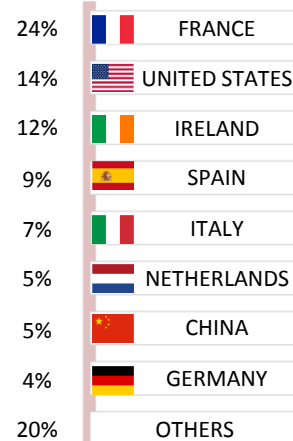

COUNTRY PROFILE

United Kingdom

LANDINGS

AQUACULTURE

MOST IMPORTANT SPECIES and % over the total

MOST IMPORTANT SPECIES and % over the total

IMPORT

EXPORT

MAIN PRODUCTS IMPORTED AND % OVER TOTAL IMPORTS (IN VALUE)

ORIGIN and % over total imports (in value)

DESTINATION and % over total exports (in value)

MAIN PRODUCTS EXPORTED AND % OVER TOTAL EXPORTS (IN VALUE)