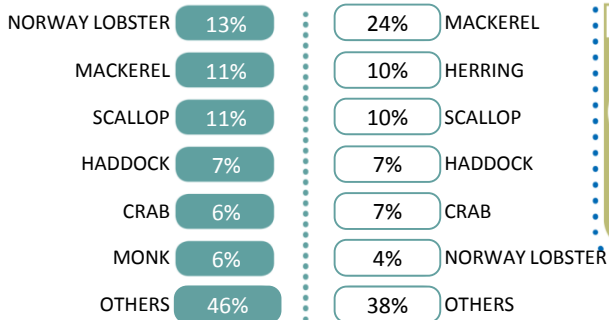

COUNTRY PROFILE

United Kingdom

LANDINGS

AQUACULTURE

MOST IMPORTANT SPECIES and % over the total

MOST IMPORTANT SPECIES and % over the total

IMPORT

EXPORT

MAIN PRODUCTS IMPORTED AND % OVER TOTAL IMPORTS (IN VALUE)

ORIGIN and % over total imports (in value)

DESTINATION and % over total exports (in value)

MAIN PRODUCTS EXPORTED AND % OVER TOTAL EXPORTS (IN VALUE)