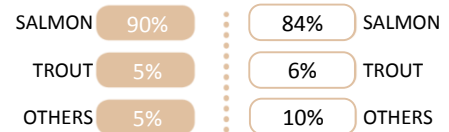

COUNTRY PROFILE

United Kingdom

LANDINGS

AQUACULTURE

MOST IMPORTANT SPECIES and % over the total

MOST IMPORTANT SPECIES and % over the total

IMPORT

EXPORT

MAIN PRODUCTS IMPORTED AND % OVER TOTAL IMPORTS (IN VALUE)

ORIGIN and % over total imports (in value)

DESTINATION and % over total exports (in value)

MAIN PRODUCTS EXPORTED AND % OVER TOTAL EXPORTS (IN VALUE)