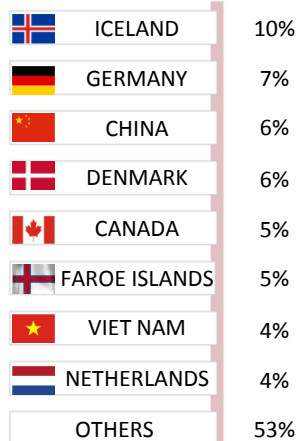

COUNTRY PROFILE

United Kingdom

LANDINGS

AQUACULTURE

MOST IMPORTANT SPECIES and % over the total

MOST IMPORTANT SPECIES and % over the total

IMPORT

EXPORT

MAIN PRODUCTS IMPORTED AND % OVER TOTAL IMPORTS (IN VALUE)

ORIGIN and % over total imports (in value)

DESTINATION and % over total exports (in value)

MAIN PRODUCTS EXPORTED AND % OVER TOTAL EXPORTS (IN VALUE)