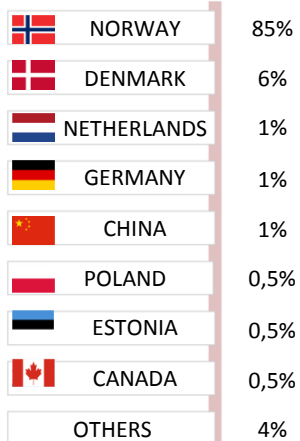

COUNTRY PROFILE

Sweden

LANDINGS

AQUACULTURE

MOST IMPORTANT SPECIES and % over the total

MOST IMPORTANT SPECIES and % over the total

IMPORT

EXPORT

MAIN PRODUCTS IMPORTED AND % OVER TOTAL IMPORTS (IN VALUE)

ORIGIN and % over total imports (in value)

DESTINATION and % over total exports (in value)

MAIN PRODUCTS EXPORTED AND % OVER TOTAL EXPORTS (IN VALUE)