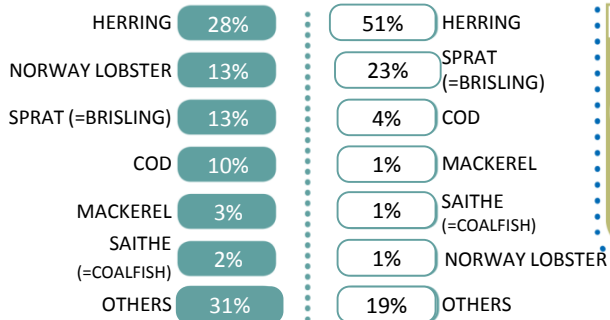

COUNTRY PROFILE

Sweden

LANDINGS

AQUACULTURE

MOST IMPORTANT SPECIES and % over the total

MOST IMPORTANT SPECIES and % over the total

IMPORT

EXPORT

MAIN PRODUCTS IMPORTED AND % OVER TOTAL IMPORTS (IN VALUE)

ORIGIN and % over total imports (in value)

DESTINATION and % over total exports (in value)

MAIN PRODUCTS EXPORTED AND % OVER TOTAL EXPORTS (IN VALUE)