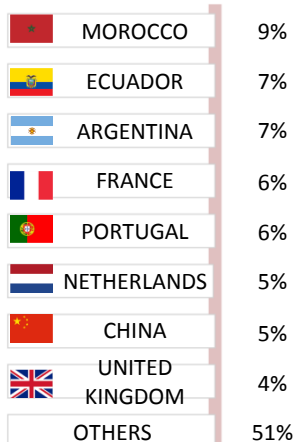

COUNTRY PROFILE

Spain

LANDINGS

AQUACULTURE

MOST IMPORTANT SPECIES and % over the total

MOST IMPORTANT SPECIES and % over the total

IMPORT

EXPORT

MAIN PRODUCTS IMPORTED AND % OVER TOTAL IMPORTS (IN VALUE)

ORIGIN and % over total imports (in value)

DESTINATION and % over total exports (in value)

MAIN PRODUCTS EXPORTED AND % OVER TOTAL EXPORTS (IN VALUE)