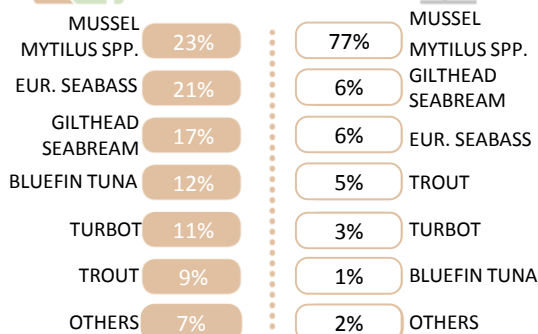

COUNTRY PROFILE

Spain

LANDINGS

AQUACULTURE

MOST IMPORTANT SPECIES and % over the total

MOST IMPORTANT SPECIES and % over the total

IMPORT

EXPORT

MAIN PRODUCTS IMPORTED AND % OVER TOTAL IMPORTS (IN VALUE)

ORIGIN and % over total imports (in value)

DESTINATION and % over total exports (in value)

MAIN PRODUCTS EXPORTED AND % OVER TOTAL EXPORTS (IN VALUE)