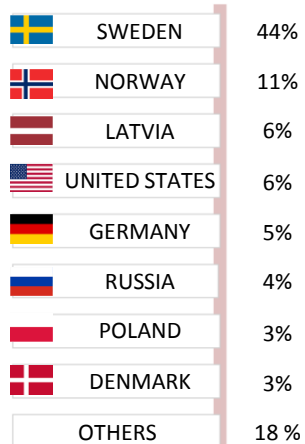

COUNTRY PROFILE

Lithuania

LANDINGS

AQUACULTURE

MOST IMPORTANT SPECIES and % over the total

MOST IMPORTANT SPECIES and % over the total

IMPORT

EXPORT

MAIN PRODUCTS IMPORTED AND % OVER TOTAL IMPORTS (IN VALUE)

ORIGIN and % over total imports (in value)

DESTINATION and % over total exports (in value)

MAIN PRODUCTS EXPORTED AND % OVER TOTAL EXPORTS (IN VALUE)