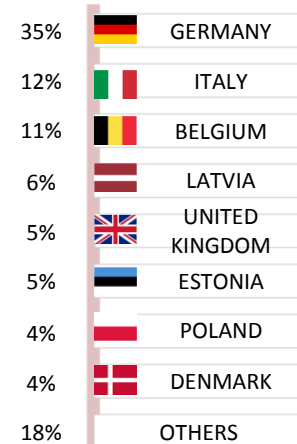

COUNTRY PROFILE

Lithuania

LANDINGS

AQUACULTURE

MOST IMPORTANT SPECIES and % over the total

MOST IMPORTANT SPECIES and % over the total

IMPORT

EXPORT

MAIN PRODUCTS IMPORTED AND % OVER TOTAL IMPORTS (IN VALUE)

ORIGIN and % over total imports (in value)

DESTINATION and % over total exports (in value)

MAIN PRODUCTS EXPORTED AND % OVER TOTAL EXPORTS (IN VALUE)