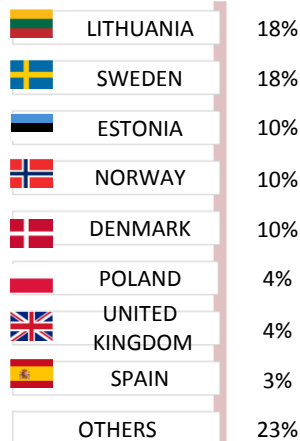

COUNTRY PROFILE

Latvia

LANDINGS

AQUACULTURE

MOST IMPORTANT SPECIES and % over the total

MOST IMPORTANT SPECIES and % over the total

IMPORT

EXPORT

MAIN PRODUCTS IMPORTED AND % OVER TOTAL IMPORTS (IN VALUE)

ORIGIN and % over total imports (in value)

DESTINATION and % over total exports (in value)

MAIN PRODUCTS EXPORTED AND % OVER TOTAL EXPORTS (IN VALUE)