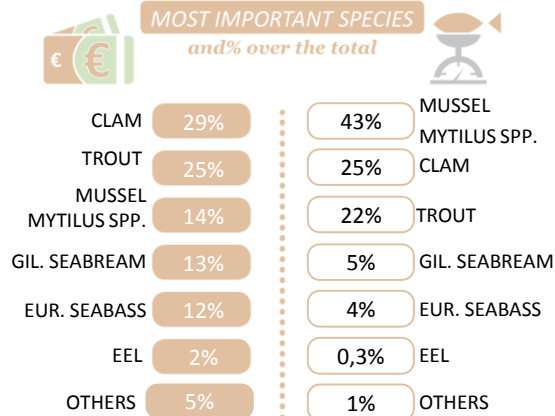

COUNTRY PROFILE

Italy

LANDINGS

AQUACULTURE

MOST IMPORTANT SPECIES and % over the total

MOST IMPORTANT SPECIES and % over the total

CONSUMPTION

IMPORT

EXPORT

MAIN PRODUCTS IMPORTED AND % OVER TOTAL IMPORTS (IN VALUE)

ORIGIN and % over total imports (in value)

DESTINATION and % over total exports (in value)

MAIN PRODUCTS EXPORTED AND % OVER TOTAL EXPORTS (IN VALUE)