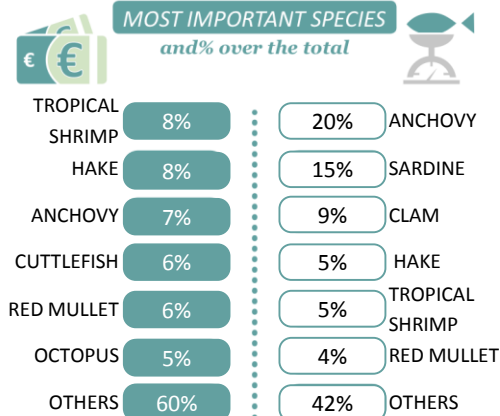

COUNTRY PROFILE

Italy

LANDINGS

AQUACULTURE

MOST IMPORTANT SPECIES and % over the total

MOST IMPORTANT SPECIES and % over the total

CONSUMPTION

IMPORT

EXPORT

MAIN PRODUCTS IMPORTED AND % OVER TOTAL IMPORTS (IN VALUE)

ORIGIN and % over total imports (in value)

DESTINATION and % over total exports (in value)

MAIN PRODUCTS EXPORTED AND % OVER TOTAL EXPORTS (IN VALUE)