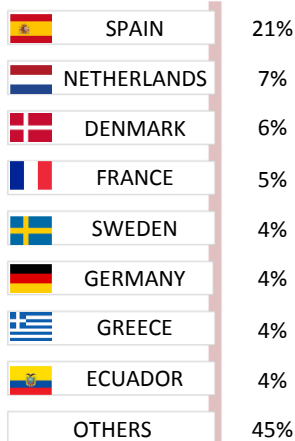

COUNTRY PROFILE

Italy

LANDINGS

AQUACULTURE

MOST IMPORTANT SPECIES and % over the total

MOST IMPORTANT SPECIES and % over the total

CONSUMPTION

IMPORT

EXPORT

MAIN PRODUCTS IMPORTED AND % OVER TOTAL IMPORTS (IN VALUE)

ORIGIN and % over total imports (in value)

DESTINATION and % over total exports (in value)

MAIN PRODUCTS EXPORTED AND % OVER TOTAL EXPORTS (IN VALUE)