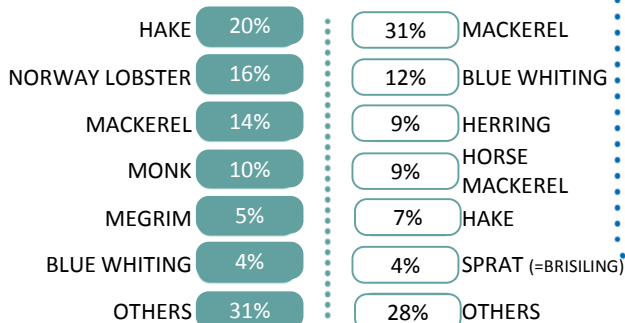

COUNTRY PROFILE

Ireland

LANDINGS

AQUACULTURE

MOST IMPORTANT SPECIES and % over the total

MOST IMPORTANT SPECIES and % over the total

IMPORT

EXPORT

MAIN PRODUCTS IMPORTED AND % OVER TOTAL IMPORTS (IN VALUE)

ORIGIN and % over total imports (in value)

DESTINATION and % over total exports (in value)

MAIN PRODUCTS EXPORTED AND % OVER TOTAL EXPORTS (IN VALUE)