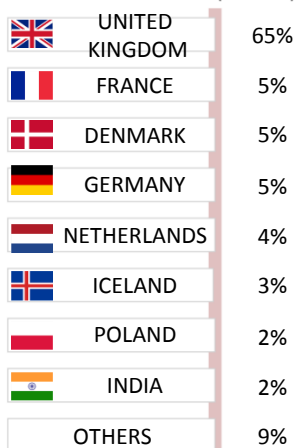

COUNTRY PROFILE

Ireland

LANDINGS

AQUACULTURE

MOST IMPORTANT SPECIES and % over the total

MOST IMPORTANT SPECIES and % over the total

IMPORT

EXPORT

MAIN PRODUCTS IMPORTED AND % OVER TOTAL IMPORTS (IN VALUE)

ORIGIN and % over total imports (in value)

DESTINATION and % over total exports (in value)

MAIN PRODUCTS EXPORTED AND % OVER TOTAL EXPORTS (IN VALUE)