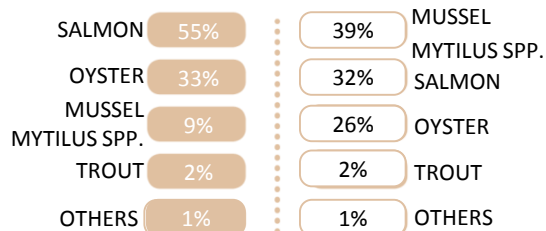

COUNTRY PROFILE

Ireland

LANDINGS

AQUACULTURE

MOST IMPORTANT SPECIES and % over the total

MOST IMPORTANT SPECIES and % over the total

IMPORT

EXPORT

MAIN PRODUCTS IMPORTED AND % OVER TOTAL IMPORTS (IN VALUE)

ORIGIN and % over total imports (in value)

DESTINATION and % over total exports (in value)

MAIN PRODUCTS EXPORTED AND % OVER TOTAL EXPORTS (IN VALUE)