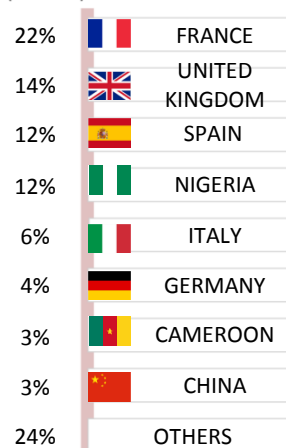

COUNTRY PROFILE

Ireland

LANDINGS

AQUACULTURE

MOST IMPORTANT SPECIES and % over the total

MOST IMPORTANT SPECIES and % over the total

IMPORT

EXPORT

MAIN PRODUCTS IMPORTED AND % OVER TOTAL IMPORTS (IN VALUE)

ORIGIN and % over total imports (in value)

DESTINATION and % over total exports (in value)

MAIN PRODUCTS EXPORTED AND % OVER TOTAL EXPORTS (IN VALUE)