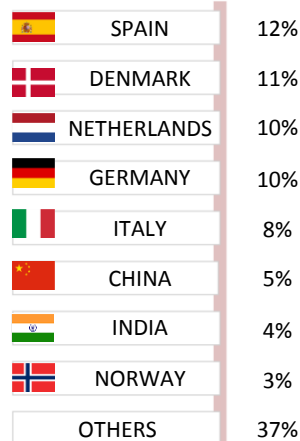

COUNTRY PROFILE

Greece

LANDINGS

AQUACULTURE

MOST IMPORTANT SPECIES and % over the total

MOST IMPORTANT SPECIES and % over the total

IMPORT

EXPORT

MAIN PRODUCTS IMPORTED AND % OVER TOTAL IMPORTS (IN VALUE)

ORIGIN and % over total imports (in value)

DESTINATION and % over total exports (in value)

MAIN PRODUCTS EXPORTED AND % OVER TOTAL EXPORTS (IN VALUE)