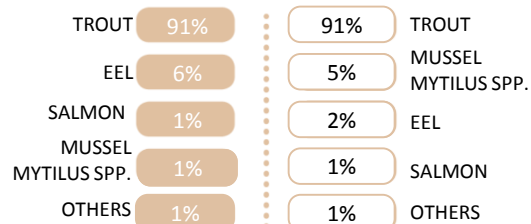

Denmark

LANDINGS

AQUACULTURE

MOST IMPORTANT SPECIES and % over the total

MOST IMPORTANT SPECIES and % over the total

CONSUMPTION

IMPORT

EXPORT

MAIN PRODUCTS IMPORTED AND % OVER TOTAL IMPORTS (IN VALUE)

ORIGIN

and % over total imports (in value)

DESTINATION

and % over total exports (in value)

MAIN PRODUCTS EXPORTED AND % OVER TOTAL EXPORTS (IN VALUE)