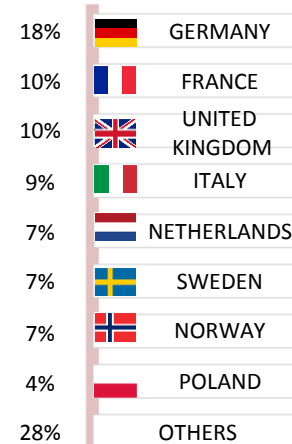

Denmark

LANDINGS

AQUACULTURE

MOST IMPORTANT SPECIES and % over the total

MOST IMPORTANT SPECIES and % over the total

CONSUMPTION

IMPORT

EXPORT

MAIN PRODUCTS IMPORTED AND % OVER TOTAL IMPORTS (IN VALUE)

ORIGIN

and % over total imports (in value)

DESTINATION

and % over total exports (in value)

MAIN PRODUCTS EXPORTED AND % OVER TOTAL EXPORTS (IN VALUE)