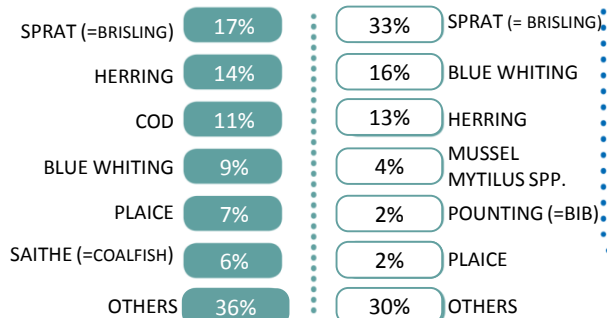

Denmark

LANDINGS

AQUACULTURE

MOST IMPORTANT SPECIES and % over the total

MOST IMPORTANT SPECIES and % over the total

CONSUMPTION

IMPORT

EXPORT

MAIN PRODUCTS IMPORTED AND % OVER TOTAL IMPORTS (IN VALUE)

ORIGIN

and % over total imports (in value)

DESTINATION

and % over total exports (in value)

MAIN PRODUCTS EXPORTED AND % OVER TOTAL EXPORTS (IN VALUE)