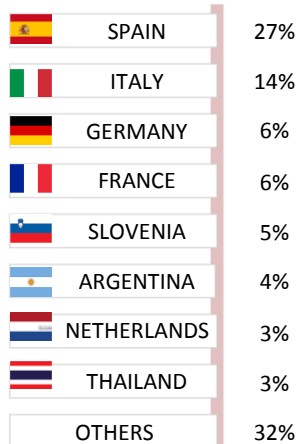

COUNTRY PROFILE

Croatia

LANDINGS

AQUACULTURE

MOST IMPORTANT SPECIES and % over the total

MOST IMPORTANT SPECIES and % over the total

IMPORT

EXPORT

MAIN PRODUCTS IMPORTED AND % OVER TOTAL IMPORTS (IN VALUE)

ORIGIN and % over total imports (in value)

DESTINATION and % over total exports (in value)

MAIN PRODUCTS EXPORTED AND % OVER TOTAL EXPORTS (IN VALUE)