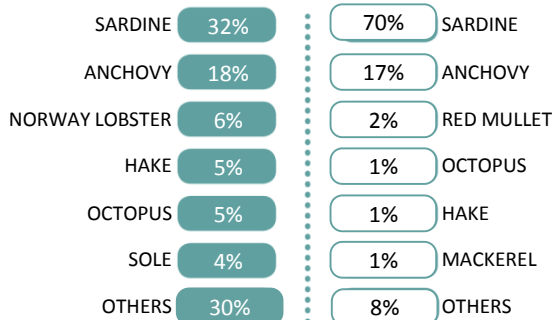

COUNTRY PROFILE

Croatia

LANDINGS

AQUACULTURE

MOST IMPORTANT SPECIES and % over the total

MOST IMPORTANT SPECIES and % over the total

IMPORT

EXPORT

MAIN PRODUCTS IMPORTED AND % OVER TOTAL IMPORTS (IN VALUE)

ORIGIN and % over total imports (in value)

DESTINATION and % over total exports (in value)

MAIN PRODUCTS EXPORTED AND % OVER TOTAL EXPORTS (IN VALUE)