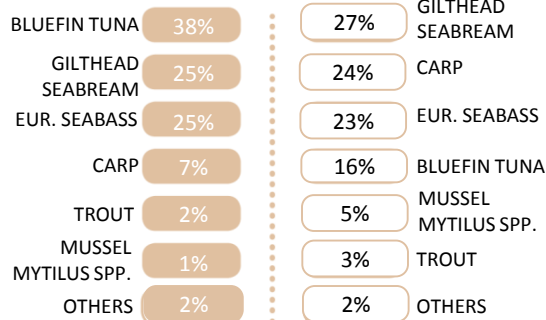

COUNTRY PROFILE

Croatia

LANDINGS

AQUACULTURE

MOST IMPORTANT SPECIES and % over the total

MOST IMPORTANT SPECIES and % over the total

IMPORT

EXPORT

MAIN PRODUCTS IMPORTED AND % OVER TOTAL IMPORTS (IN VALUE)

ORIGIN and % over total imports (in value)

DESTINATION and % over total exports (in value)

MAIN PRODUCTS EXPORTED AND % OVER TOTAL EXPORTS (IN VALUE)