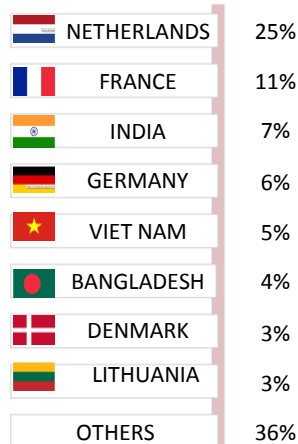

Belgium

LANDINGS

AQUACULTURE

Not available

MOST IMPORTANT SPECIES
and % over the total

CONSUMPTION

IMPORT

EXPORT

MAIN PRODUCTS IMPORTED
AND % OVER TOTAL IMPORTS (IN VALUE)

ORIGIN
and % over total imports
(in value)

DESTINATION
and % over total exports
(in value)

MAIN PRODUCTS EXPORTED
AND % OVER TOTAL EXPORTS (IN VALUE)