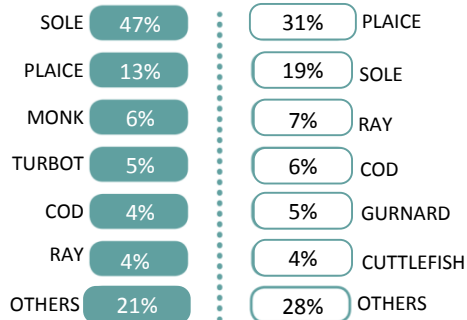

Belgium

LANDINGS

AQUACULTURE

Not available

MOST IMPORTANT SPECIES
and % over the total

CONSUMPTION

IMPORT

EXPORT

MAIN PRODUCTS IMPORTED
AND % OVER TOTAL IMPORTS (IN VALUE)

ORIGIN
and % over total imports
(in value)

DESTINATION
and % over total exports
(in value)

MAIN PRODUCTS EXPORTED
AND % OVER TOTAL EXPORTS (IN VALUE)